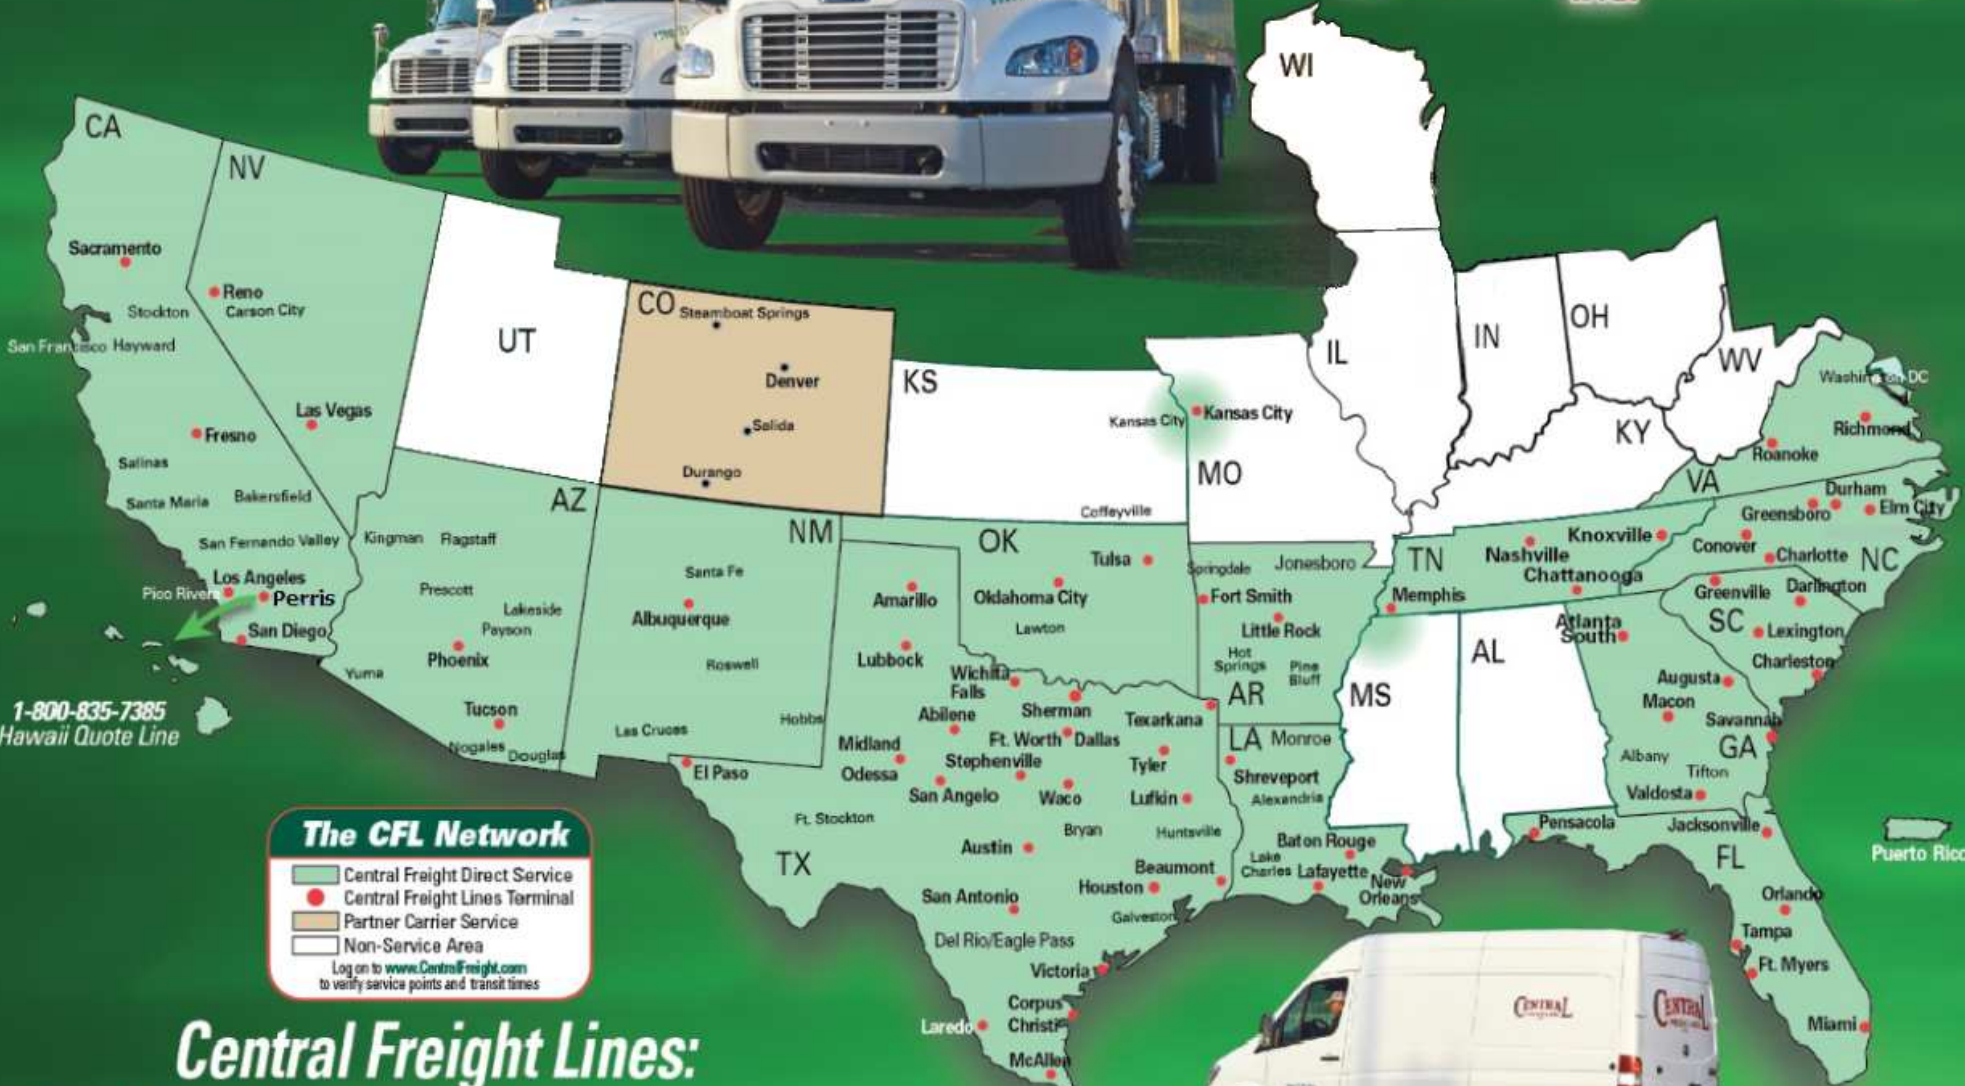

Ask About Our
Simply Guaranteed Program

CENTRAL FREIGHT LINES INC.

1-800-835-7385
Hawaii Quote Line

The CFL Network

- Central Freight Direct Service
- Central Freight Lines Terminal
- Partner Carrier Service
- Non-Service Area

Log on to www.CentralFreight.com
to verify service points and transit times

Central Freight Lines:
Providing logistic solutions that create
value to our customers... for over 94 years.