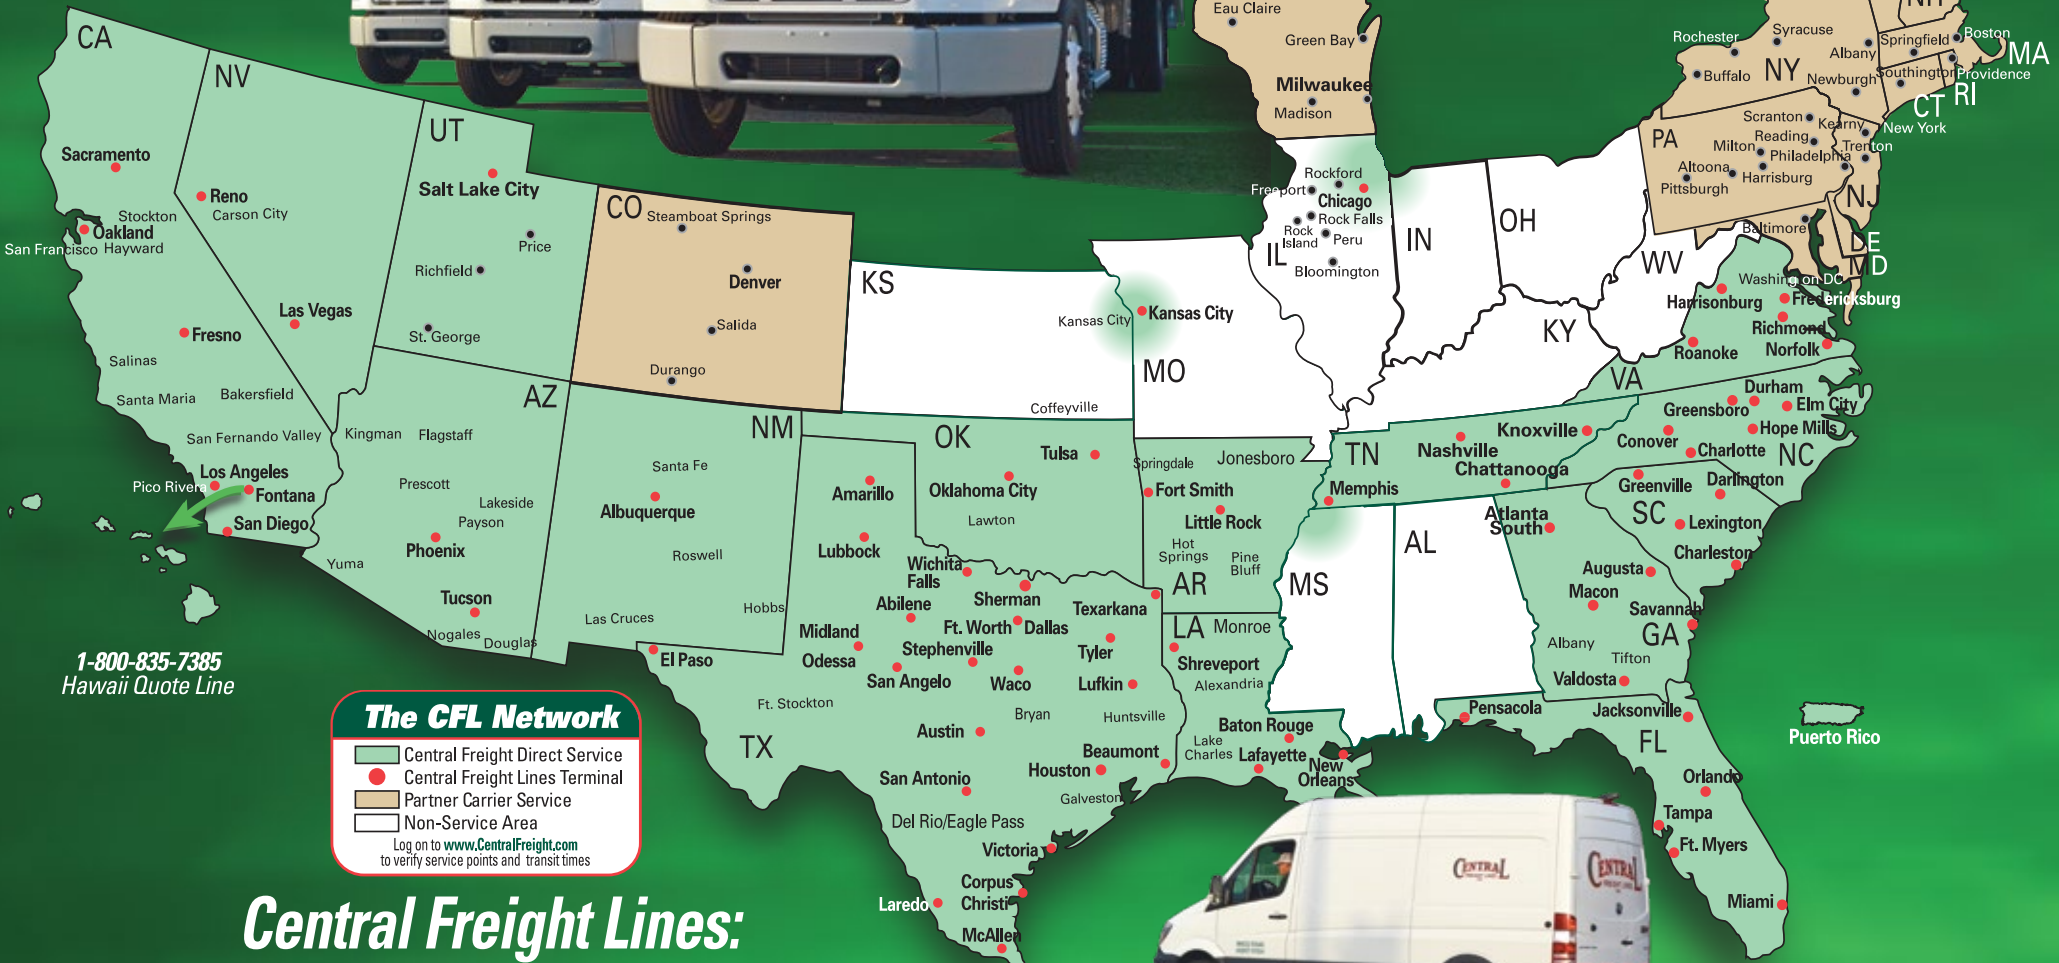

Ask About Our
Simply Guaranteed Program

CENTRAL

FREIGHT LINES
INC.

The CFL Network

- Central Freight Direct Service
- Central Freight Lines Terminal
- Partner Carrier Service
- Non-Service Area

Log on to www.CentralFreight.com
to verify service points and transit times

1-800-835-7385
Hawaii Quote Line

Central Freight Lines:
Providing logistic solutions that create
value to our customers... for over 94 years.

Effective November 2018